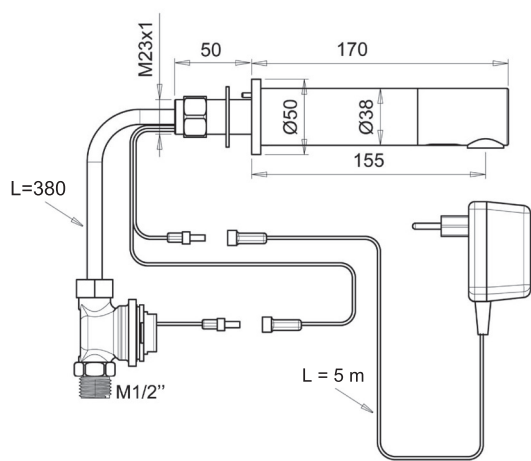

RES-21 panel mounted version, transformer